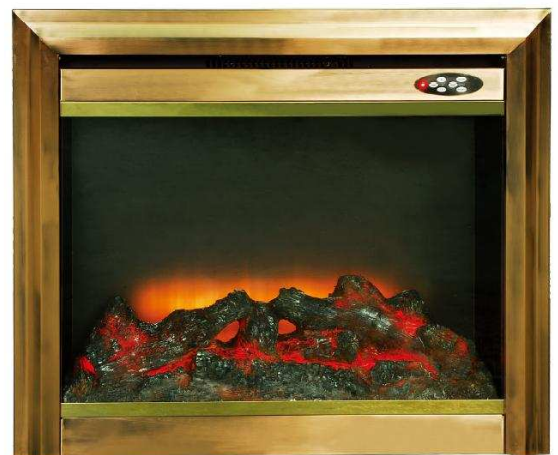

CHE36-JW1

Fireplace with option with Insert electric convection heating or Insert Bio Ethanol

- **Wall-mount model style Troubadour CHE36-JW1**

- Mantel finish : Wood
- UPC Code : 3700046513614

- **Insert electric : CHE36-JWI**

- Overheat protection
- Heating power : 2000 Watts
- 2 heat settings : 1000 W & 2000 W
- Voltage : 220/240 V 50/60 Hz
- UPC Code : 3700046513621
- Remote control

- **Insert Bio Ethanol : CHE36-ZBL**

- **Brasier Bio capacity** : 2,5Kw
- Use with ethanol gel
- UPC Code : 3700046513638

Logistic specifications :

- Unit dimensions
- Insert : 91.4 x 76.2 x 36.2 cm
- Mantel : 143.2 x 123.2 x 45.5 cm
- Carton dimensions :
- Insert : 98.4 x 82.2 x 43.2 cm
- Mantel : 151.5 x 25.5 x 54.5 cm
- Insert Net weight : 29.2 Kg Gross weight : 34.2 Kg
- Mantel Net weight : 53.5 Kg Gross weight : 56.5 Kg
- Packaging : 1
- Certifications : GS/CE/ROHS