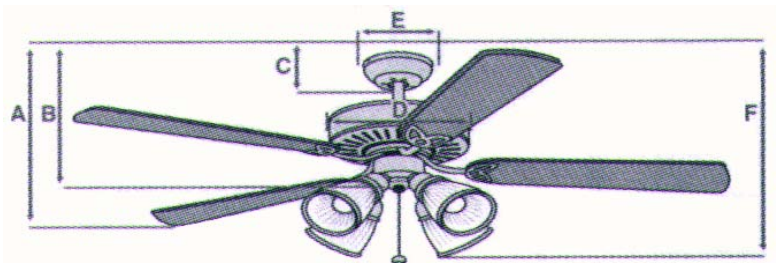

CEILING FAN

Ø 105 cm

Functions

This ceiling fan is 105 cm, is used as a household fan at the office or at home, discreet and classic design blends perfectly with contemporary interiors.

The fan Princess Trio is reversible which has the advantage of being able cool in summer, but also to push the hot air accumulated in height in winter.

Save up to 30% energy & heating costs.

Diameter 105 cm

Aborbed power : 23 / 32 / 45 W

3 speed : RPM 85 / 145 / 210 Tr/min

Product dimensions cm : A : 23 - B : 32 - C : 6 - D : 17 - E : 13 - F : 46

Light source: 3 x 60W-E14 (not included)

Finish : polished brass

4 reversible blades oak cane/mahogany & frosted glass

Carton dimensions :
LxPxH : 42.4 x 19.6 x 21 cm

Net weight : 4.8 kg

Gross weight : 5.4 kg

Packaging : 1

Code EAN : 4895105600394

Norms : CE/TUV/GS/ROHS

Voltage : 220/240 VAC 50 Hz

REVERSIBLE

- Reversible summer / winter.
- Can be used as main lighting in your room thanks to its integrated light.
- A discreet and classic design.
- Silent.
- Easy installation dual-option.
- Adaptable for remote control.