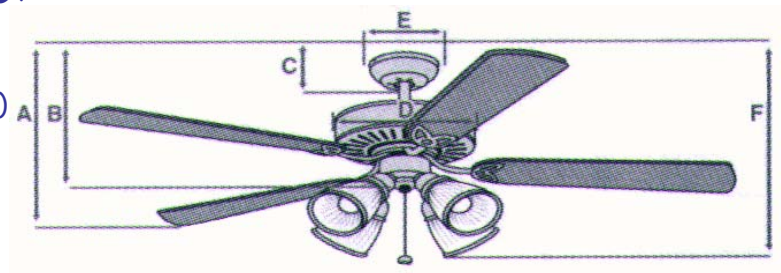

CEILING FAN

Ø 105 cm

*Functions*

This ceiling fan is 105 cm, is used as a household fan at the office or at home, discreet and classic design blends perfectly with contemporary interiors.

Diameter 105 cm

Absorbed power : 21 / 30 / 44 W

3 speed : RPM 110 /190 /250 Tr/min

Product dimensions cm : A : 15 - B : 30 - C :  
- D : 15 - E : 13 - F : 43

Light source : 1 x 60W- E27 (not included)

Finish : antique brass

4 reversible blades Mahogany/Oak

Carton dimensions :  
LxPxH : 36.1 x 18.5 x 19.9 cm

Net weight : 4.3 kg

Gross weight : 5.2 kg

Packaging : 1

Code EAN : 4895105602060

Norms : CE/TUV/GS/ROHS

Voltage : 220/240 VAC 50 Hz

- Can be used as main lighting in your room thanks to its integrated light.
- A discreet and classic design.
- Silent.
- Easy installation dual-option.
- Adaptable for remote control.